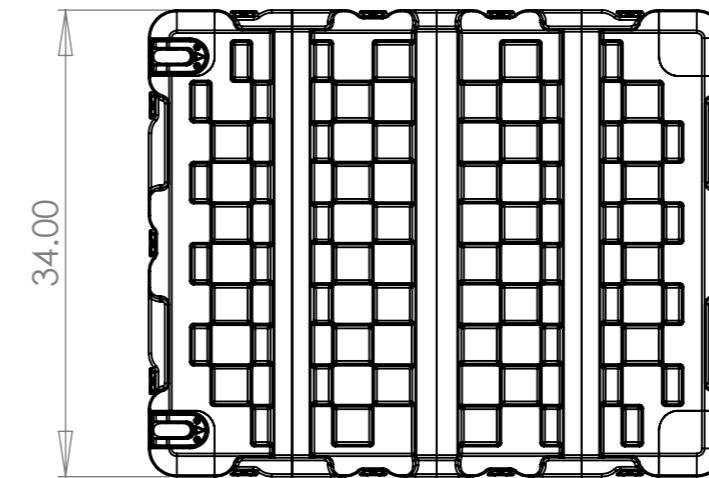

SECTION Y-Y  
SCALE 1 : 14

DETAIL A  
SCALE 1 : 5

SECTION Z-Z  
SCALE 1 : 14

Options Available	Option Selected	Qty	Part #
Wheel Kit	Y	01	AAW001
AGM Breather Valve	Y	01	AAPRV
Gore Membrane Vent	Y	01	AAGTV
Humidity Indicator	Y	01	AAHI
Tie Down Anchor	N	00	AATD001
Padlockable Latch	N	00	AALPLBK
Latch	Y	14	AALBK
Plastic Handles	Y	08	AAHPL

Moulding Tolerance +/- (1%+1/16")		
External Dimensions (Inches)		
Length	Width	Height
42.0	34.0	29.9
Internal Dimensions (Inches)		
Length	Width	Height
38.7	30.7	28.1

Title			
Amazon Case AC4234-0624			
Drawn By	Date	Sheet No.	Issue No.
MW	25/05/2010	1 Of 1	1
Dimensions In Inches		Third Angle Projection	
Do Not Scale			